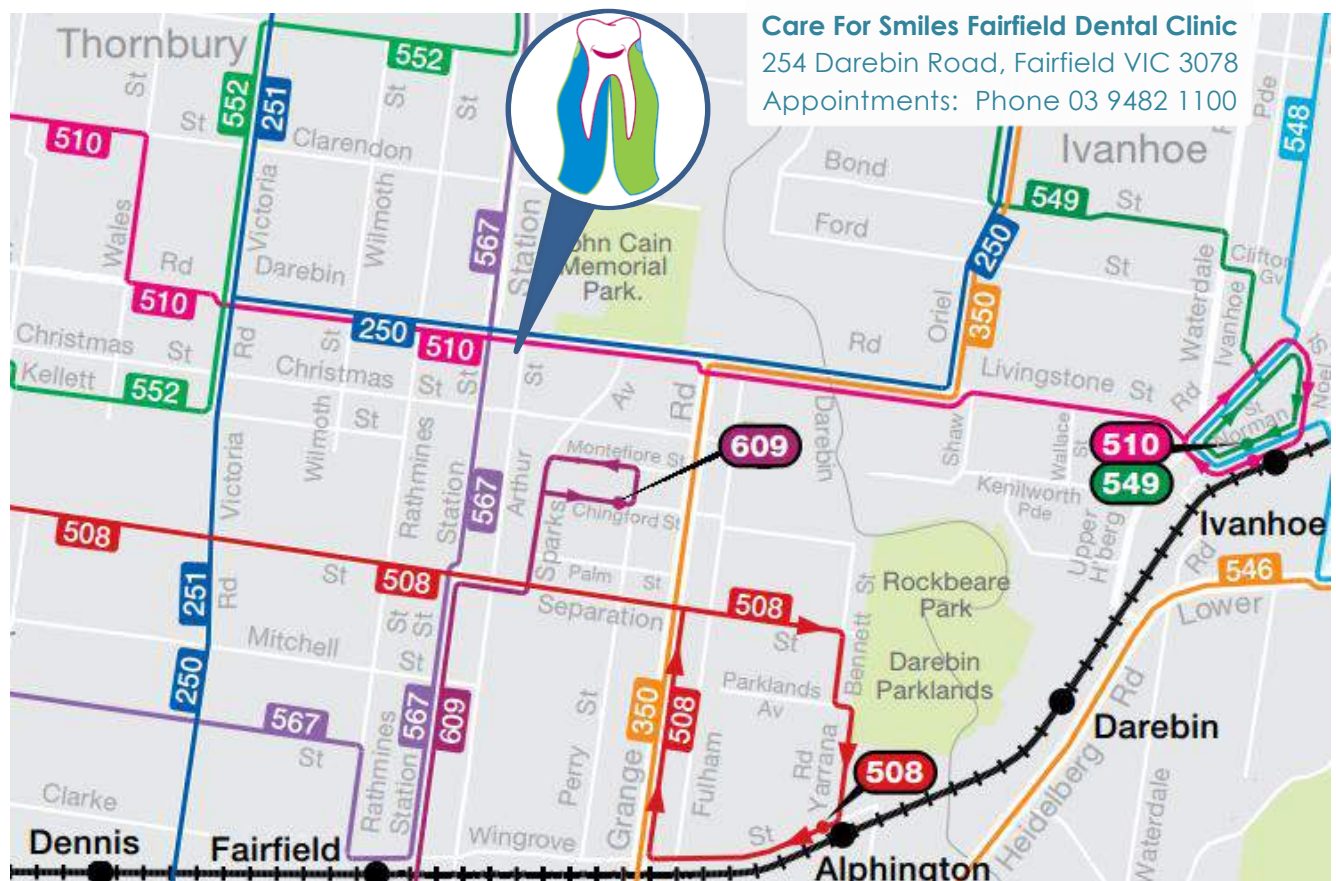

Location Map

Care For Smiles

Caring patiently and gently, always

Parking

The **Care For Smiles** dental clinic is located at 254 Darebin Rd (corner Arthur St), Fairfield 3078. On-site parking, including designated disabled parking, is available behind the dental clinic (enter via Arthur St). In addition to street parking, there is a 100+ space public (free) carpark opposite the clinic.

Public Transport

The dental clinic is well serviced by several bus routes that connect to nearby Fairfield and Ivanhoe train stations (Greensborough/Hurstbridge line), tram routes and activity centres (Northland, Latrobe University). **Care For Smiles** is a 20 minute walk from Fairfield Station.

Cyclists

The area is well serviced by bicycle lanes. A bicycle rack located in front of the clinic.

Care For Smiles Fairfield Dental Clinic
254 Darebin Road, Fairfield VIC 3078
Appointments: Phone 03 9482 1100

Bus Routes (stops within 100m of Care For Smiles)

250: La Trobe University - City (Queen St).

Stops in Darebin Rd near the clinic. Operates Monday through Sunday (Frequent service).

510: Essendon - Ivanhoe via Brunswick, Northcote, Thornbury.

Stops in Darebin Rd near the clinic. Operates Monday through Sunday (Frequent service).

567: Northcote - Regent via Fairfield Station and Northland.

Stops in Station St near the clinic. Operates Monday through Sunday (Frequent service).