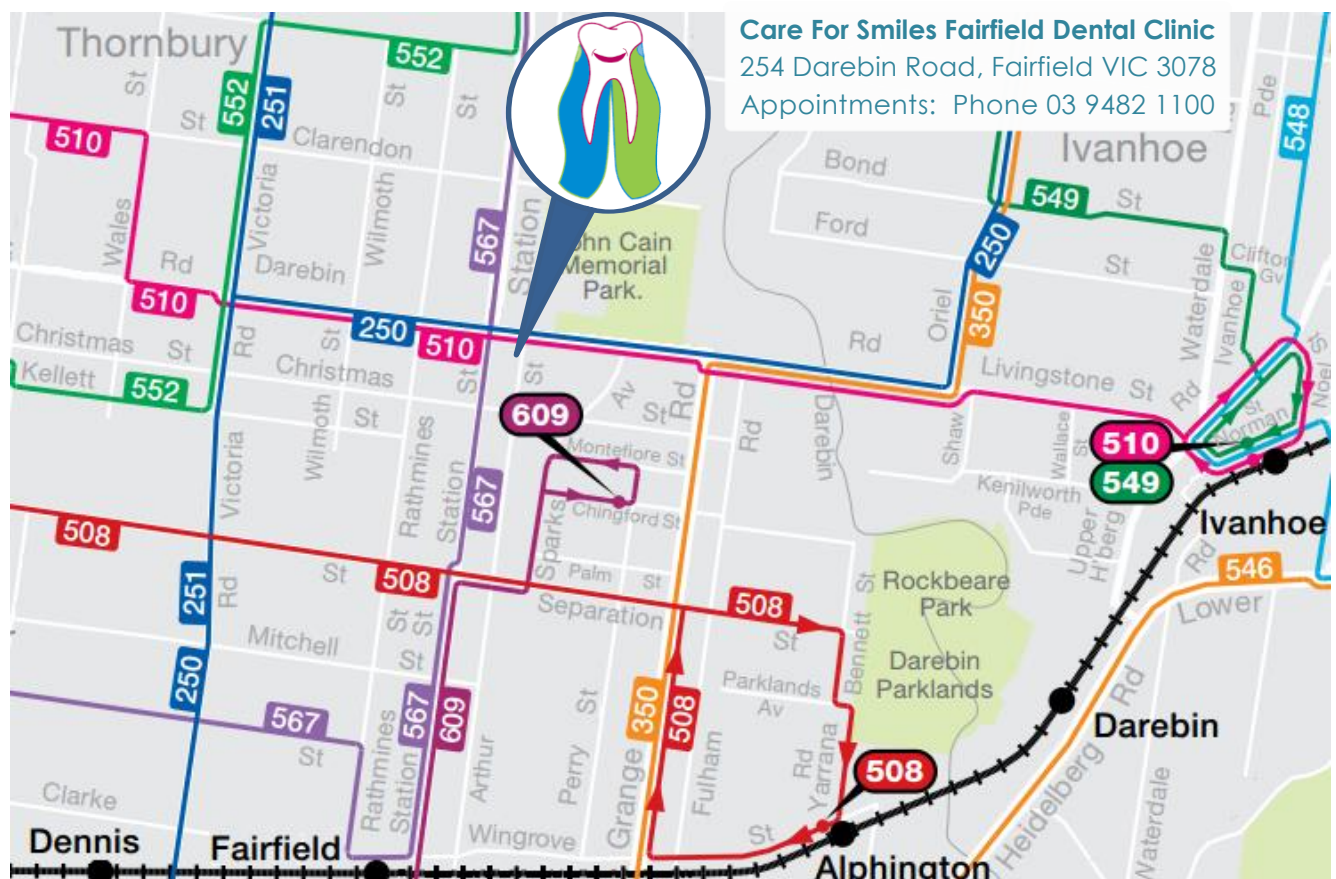

Location Map

Care For Smiles

Caring patiently and gently, always

Parking

The **Care For Smiles** Fairfield dental clinic is located at 254 Darebin Rd (corner Arthur St), Fairfield 3078. On-site parking, including designated disabled parking, is available behind the dental clinic (enter via Arthur Street). In addition to street parking, there is a 100+ space public (free) carpark opposite the clinic.

Public Transport

The dental clinic is well serviced by several bus routes that connect to nearby Fairfield and Ivanhoe train stations (Greensborough/Hurstbridge train line), tram routes and activity centres (Northland, Latrobe University). **Care For Smiles** is a 20 minute walk from Fairfield Station.

Cyclists

The Fairfield area is well serviced by bicycle lanes. A bicycle rack located in front of the clinic.

Bus Routes (stops within 100m of Care For Smiles)

250: La Trobe University - City (Queen St). Stops in Darebin Rd near the clinic. Operates Monday through Sunday

510: Essendon - Ivanhoe via Brunswick, Northcote, Thornbury. Stops in Darebin Rd near the clinic. Operates Monday through Sunday

567: Northcote - Regent via Fairfield Station and Northland. Stops in Station St near the clinic. Operates Monday through Sunday